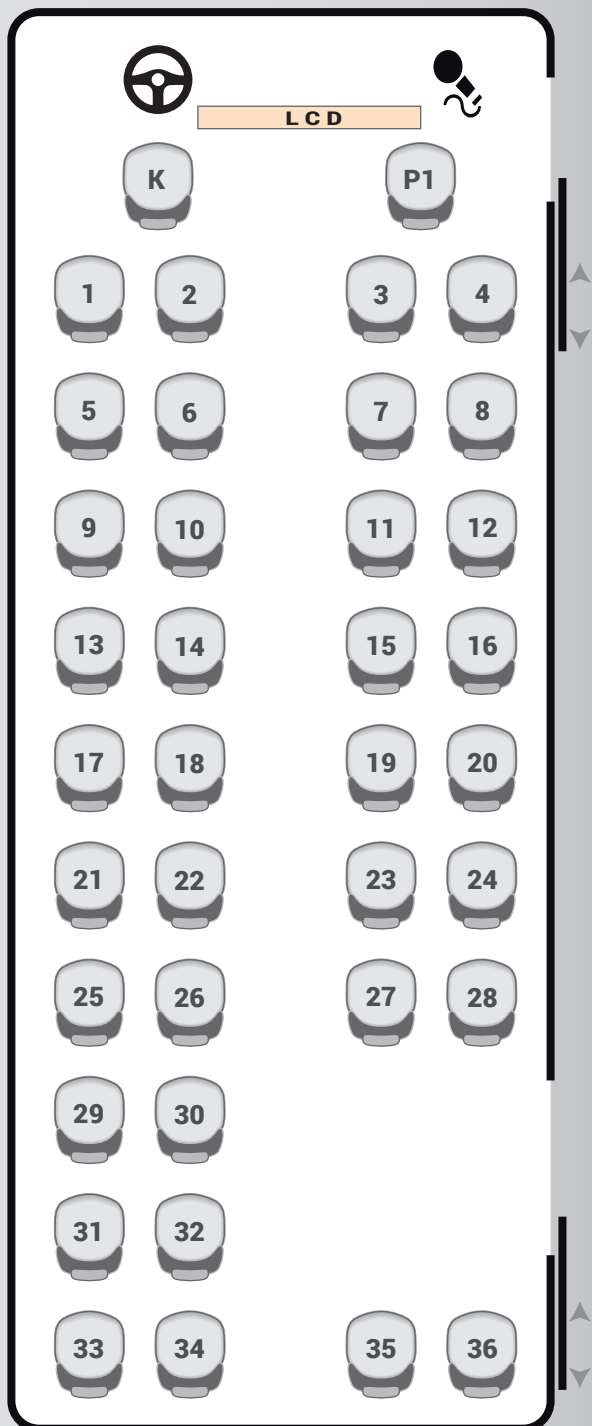

Mercedes Tourino

Autokar 10metrowy/ 10m coach

K Kierowca / Driver
P1 Pilot 1 / Tourleader #1

- | | |
|----------|----------|
| 1 | 19 |
| 2 | 20 |
| 3 | 21 |
| 4 | 22 |
| 5 | 23 |
| 6 | 24 |
| 7 | 25 |
| 8 | 26 |
| 9 | 27 |
| 10 | 28 |
| 11 | 29 |
| 12 | 30 |
| 13 | 31 |
| 14 | 32 |
| 15 | 33 |
| 16 | 34 |
| 17 | 35 |
| 18 | 36 |